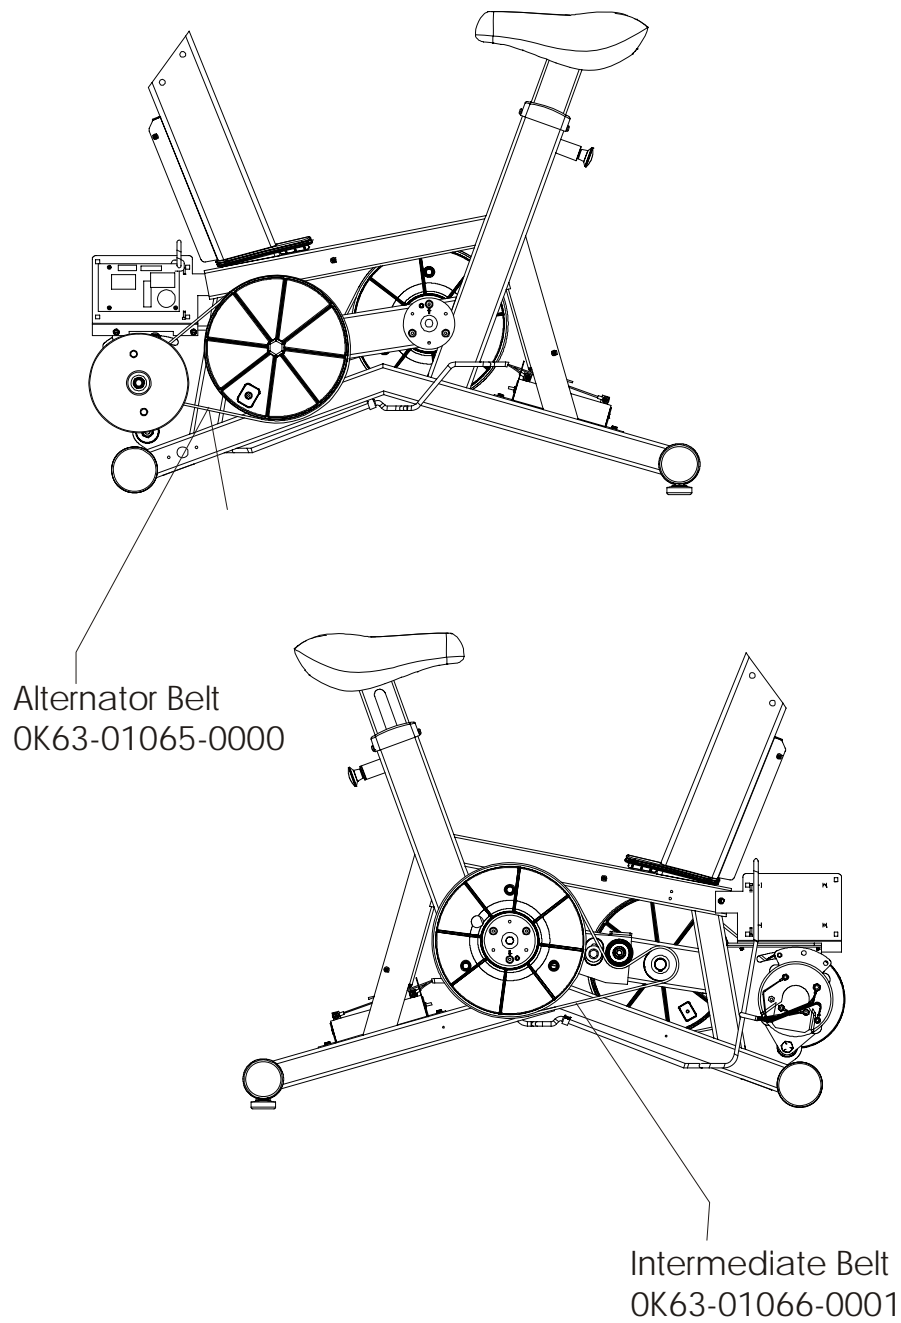

Description	Part No.
OPERATION MANUAL	M051-00K63-A263
HARDWARE BAG	GK63-00002-0044
NETWORK C-SAFE KIT	GK63-00002-0003
POWER OPTION KIT - 120V	GK63-00002-0005
POWER OPTION KIT - 220/50 UK	GK63-00002-0039
POWER OPTION KIT - 240V+ AUS	GK63-00002-0040
POWER OPTION KIT - 220/50	GK63-00002-0041
TOUCH UP PAINT: SPRAY CAN .5 OZ BOTTLE W/APPLICATOR .33 OZ PEN	0017-00008-0204 0017-00008-0205 0017-00008-0206
SERVICE MANUAL	M051-00K63-A009

Alternator w/Pulley  
Ak63-00093-0000

CLASSIC UPRIGHT BIKE  
Crankshaft and Bearing Assembly

CLSC-0XXX-01  
S/N CLU100000 and up

Intermediate Shaft and  
Bearing Assembly Kit  
GK63-00002-0007

Retaining Ring  
0017-00100-0242

Clutch Assembly  
AK63-00026-0000

DELFIN Washers  
0017-00104-0455

Spacer

Left Seat Post Shroud  
OK63-01092-0010

Screw  
0017-00101-1741

Right Seat Post Shroud  
OK63-01092-0009

PCB Mounting Bracket Assembly  
AK63-00049-0000

Front Wheels  
AK63-00017-0001

**CABLE ASSEMBLY  
POWER CONTROL TO ALTERNATOR  
AK63-00029-0001**

**CONSOLE TO ACB CABLE  
AK63-00037-0002**

**LOWER CONSOLE  
CABLE  
AK63-00038-0000**

**CABLE ASSEMBLY  
AK63-00028-0001**